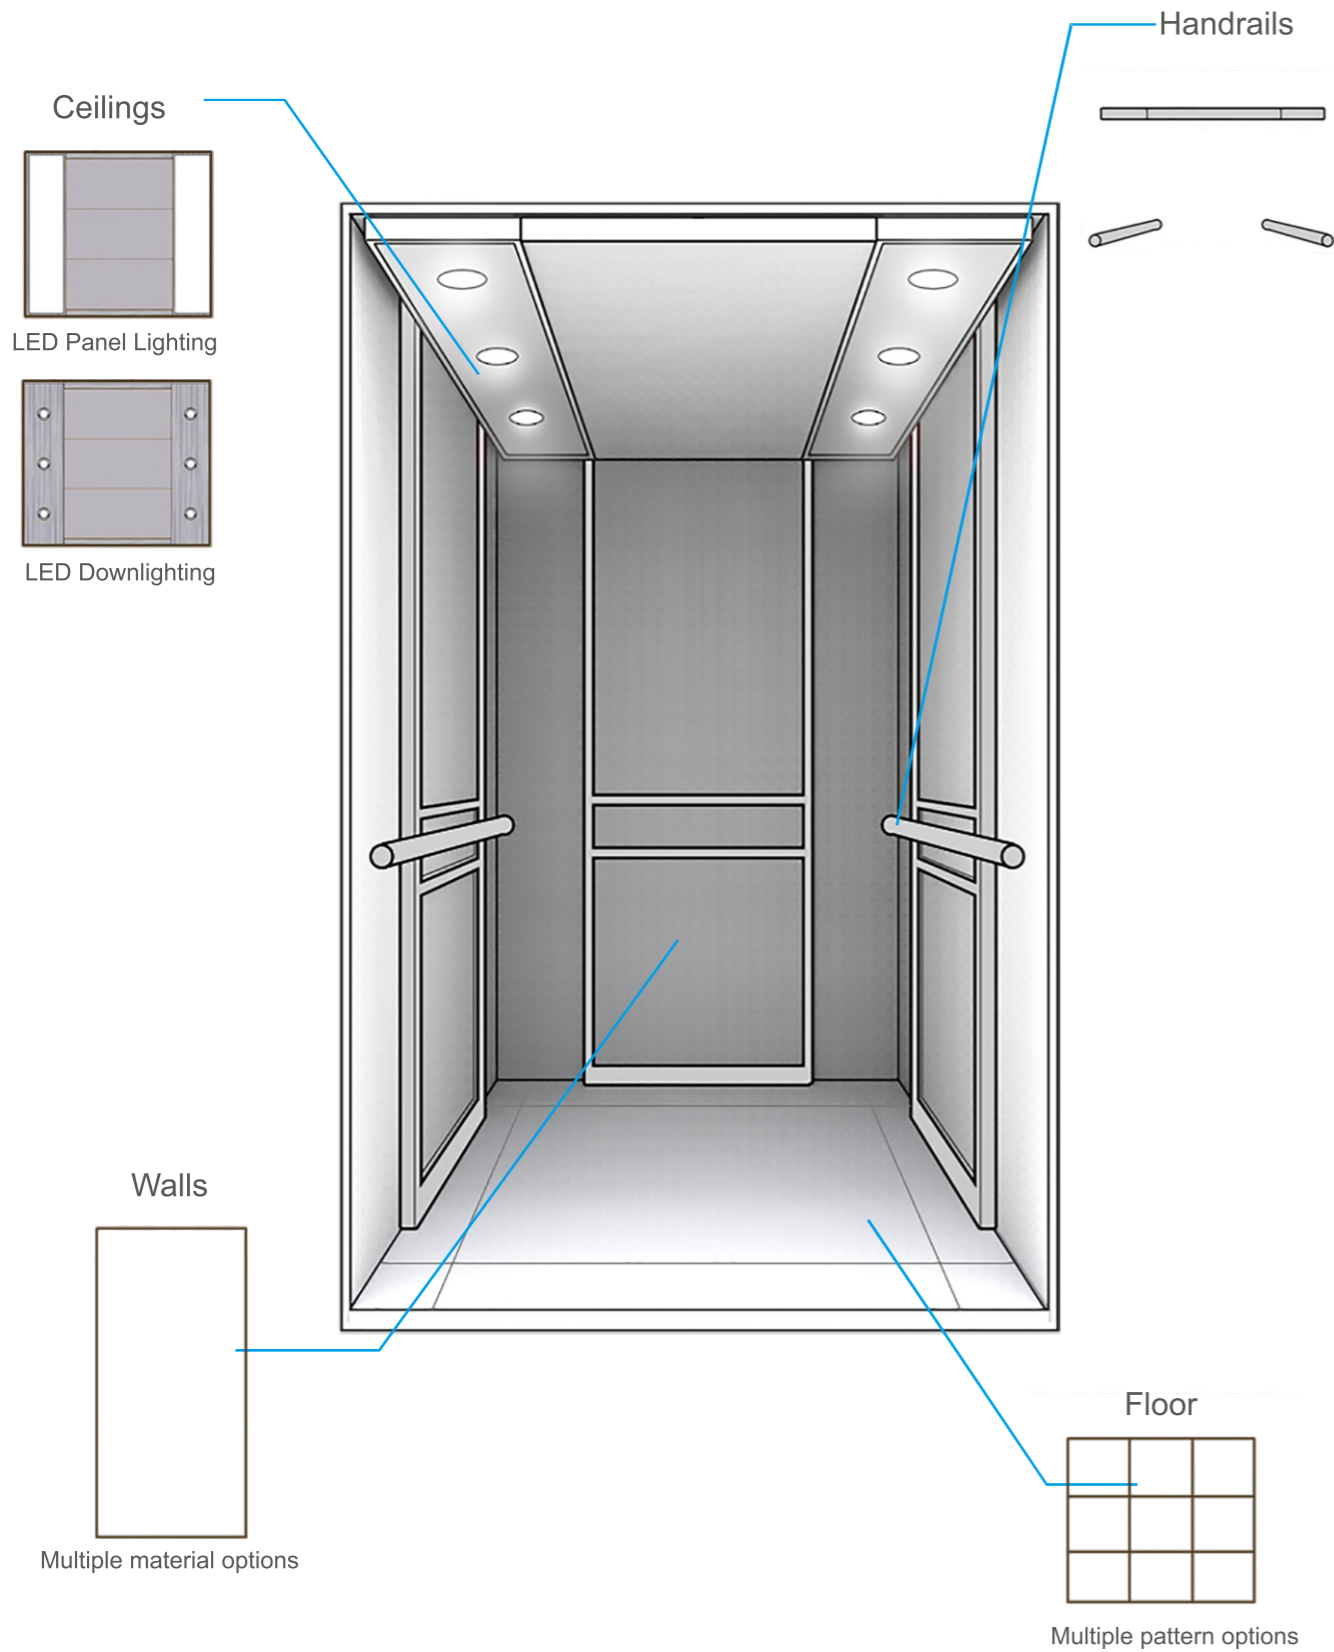

Entire Cabs

* All COP showed above are for reference only, not included in the package.

Classic

2600