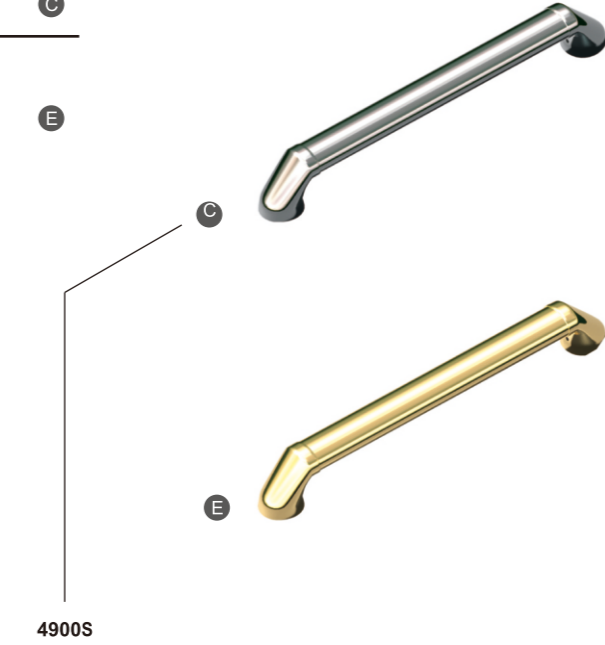

4094L

LED ceiling

B4091L

4095

Handrails

The 4900 R & S series handrail consists of base and connection cap. OTIS classical design concept is extended to the handrail, with its ends inset into the car wall. Finish combination shown below.

Exquisite handrails

4900R

- Base: Semi-gloss finish B

- Base: Mirror finish C

- Base: Titanium Mirror finish E

4900S

- Base: Mirror finish C

- Base: Titanium Mirror finish E