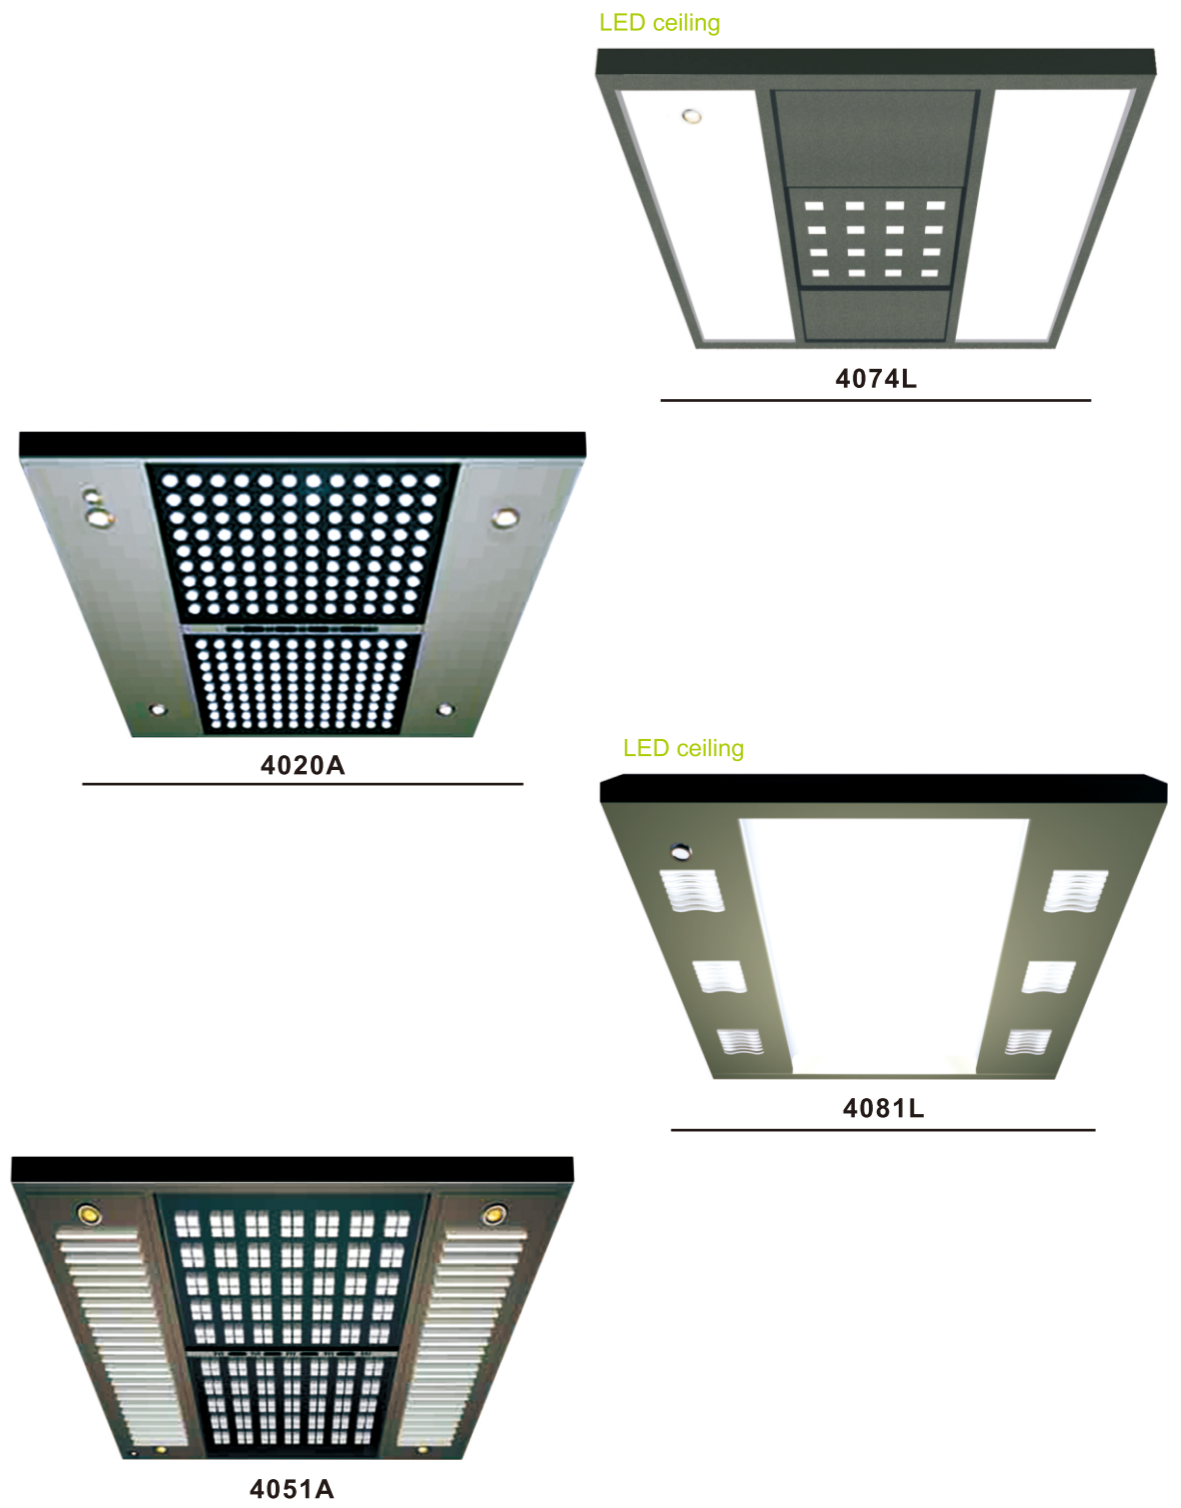

Ceilings

Ceiling	Standard Frame Material	Optional Frame Material		Emergency Exit	Deep Car
		Painted Color	Stainless Steel		
4020A	M6002	⊙	⊙	⊙	⊙
4051A	M6002	⊙	⊙	⊙	⊙
LED 4074L	M6004	⊙	⊙	⊙	⊙
LED 4081L	W1003	⊙	⊙	⊙	⊙
LED 4082L	Hairline Stainless Steel	●	⊙		⊙
LED 4087L	M6004	⊙	⊙		⊙
LED 4094L	W1003	⊙	⊙	⊙	⊙
4095	Hairline Stainless Steel	●	Vibration st. steel		
LED 4170L	R3001	⊙			⊙
LED 4180L	M6004	⊙	●		⊙
LED B4091L	W1001	⊙			⊙

All ceiling items ending in L are LED energy-saving ceilings.

LED ceiling ensures a longer life time with more energy-saving and more environmental.

Non-LED ceilings of 4074, 4081, 4082, 4087, 4094, 4180 and B4091 also could be adopted .

NOTE:

1. All pictures effect showed here was based on 1000kg. Please contact CLC for specific requirement
2. More ceilings parameters, please refer to Passenger_ICD

- ⊙ Optional
- Contact CLC