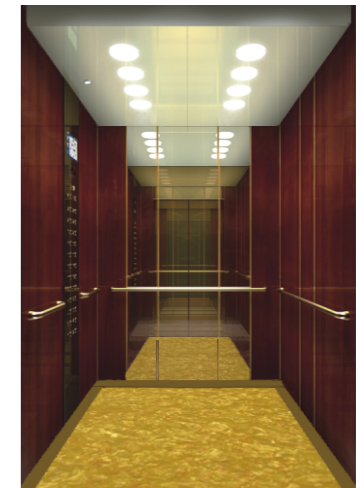

Flooring: 4901PVC

Door: Vibration stainless steel

COP2

CPI: 7" TFT-LCD(UI 2)

Faceplate: Vibration stainless steel

Buttons: BR27A

Configurations

Ceiling: 4094L(W1003)
(EEC is available)

Wall: 2220 Hairline stainless steel &
Mirror stainless steel

Flooring: 4901PVC(MA-0201)

Door: Hairline stainless steel

COP8-P

CPI: 7" TFT-LCD (UI 16)

Faceplate: Hairline stainless steel

Buttons: BR27B(K)

* All COP showed above are for reference only, not included in the package.

Configurations

Ceiling: 4094L(W1003)
(EEC is available)

Wall: 2183 Mirror stainless steel & Wood

Flooring: 4901PVC(AB-8305)

Door: Mirror stainless steel

COP2

CPI: 7" TFT-LCD(UI 2)

Faceplate: Mirror stainless steel