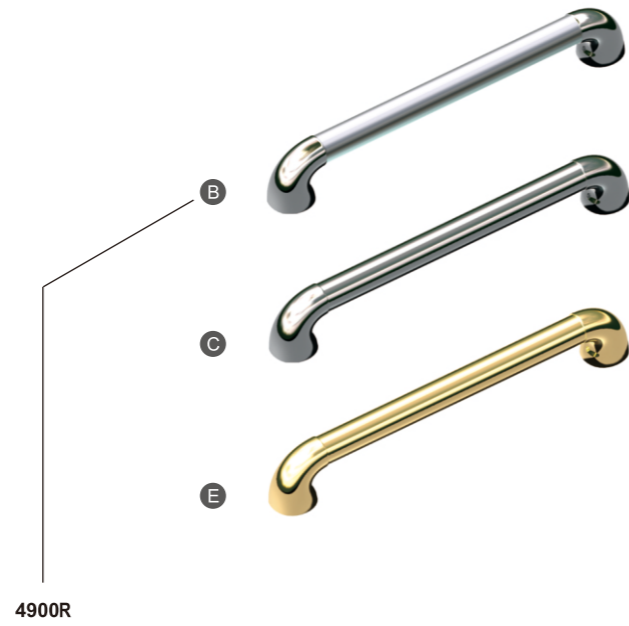

Handrails

The 4900 R & S series handrail consists of base and connection cap. OTIS classical design concept is extended to the handrail, with its ends inset into the car wall. Finish combination shown below.

Exquisite handrails

4900R

- Base: Semi-gloss finish B

- Base: Mirror finish C

- Base: Titanium Mirror finish E