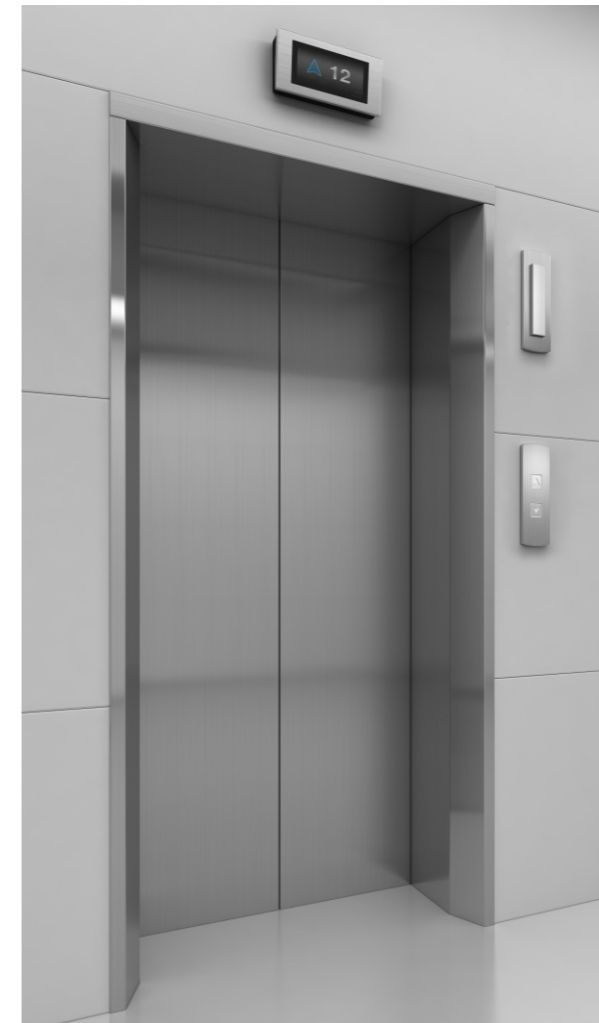

D type wide jamb