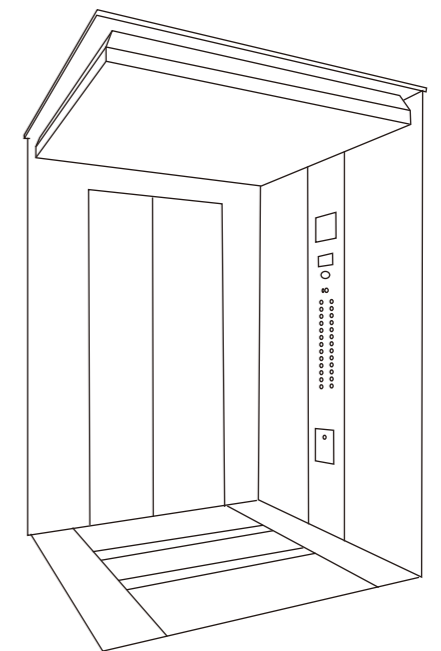

Floor Button: BR27A(B)/ BR27A/ BR27B(K)/ BR32A (B)/ BR32A/ BR36A/ BR36A(B)/ BS35B/ BR34C(B)/ BS34D(B)

Applicable Stops: 2-36

Display: 7" TFT-LCD (standard without frame)

Faceplate: Hairline Stainless Steel/ Mirror Stainless Steel/ Titanium Mirror Stainless Steel

Location: For COP at Side Center only.

- I Faceplate
- II Display
- III Intercom
- IV Floor Button
- V Service Box