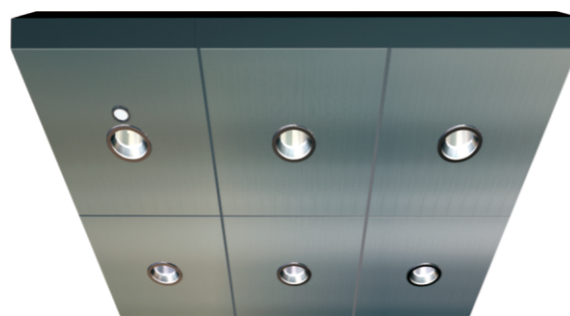

Ceilings

LED ceiling

LED ceiling

LED ceiling

LED ceiling

LED ceiling

LED ceiling

4095