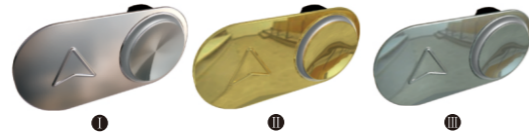

Button: BS34E/ BR34E/ BS34F/ BS34F(B)/ BR34F/ BR34F(B)

Separate HBP 12

Buttons

BR27A

- ① Hairline st. steel
- ② Titanium mirror st. steel
- ③ Mirror st. steel

Available for: HBP11-A, COP2, COP8-P

BR27A(B)

- ① Hairline st. steel with braille
- ② Titanium mirror st. steel with braille
- ③ Mirror st. steel with braille