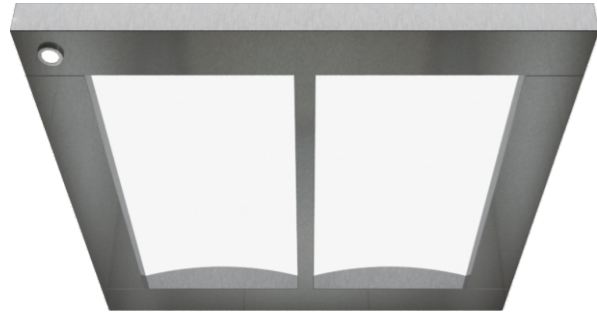

NOTE:

1. All pictures effect showed here was based on 1000kg. Please contact CLC for specific requirement
2. More ceilings parameters, please refer to Passenger_ICD

- ⊙ Optional
- Contact CLC

Ceilings

LED ceiling